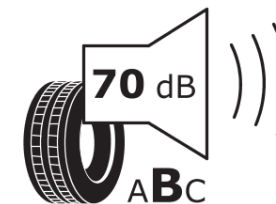

ENERG

MICHELIN

001258

205/60R16 92 H

C1