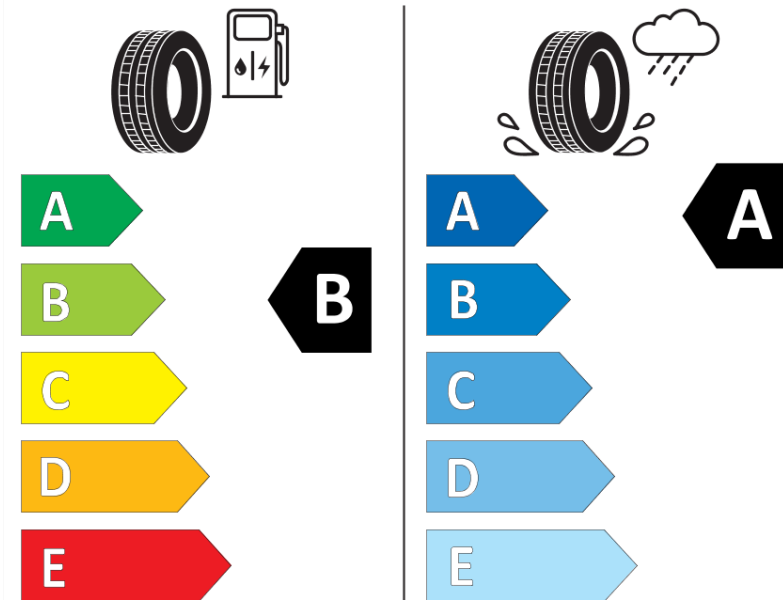

Product Information Sheet

Delegated Regulation (EU) 2020/740

Supplier name or trademark	MICHELIN
Commercial name or trade designation	ENERGY SAVER+
Tyre type identifier	001258
Tyre size designation	205/60R16
Load-capacity index	92
Speed category symbol	H
Fuel efficiency class	B
Wet grip class	A
External rolling noise class	B
External rolling noise value	70
Severe snow tyre	No
Ice tyre	No
Date of start of production	20/11
Date of end of production	
Load version	SL
Additional information	205/60 R16 92H TL ENERGY SAVER+ GRNX MI

ENERG

MICHELIN

001258

205/60R16 92 H

C1

2020/740